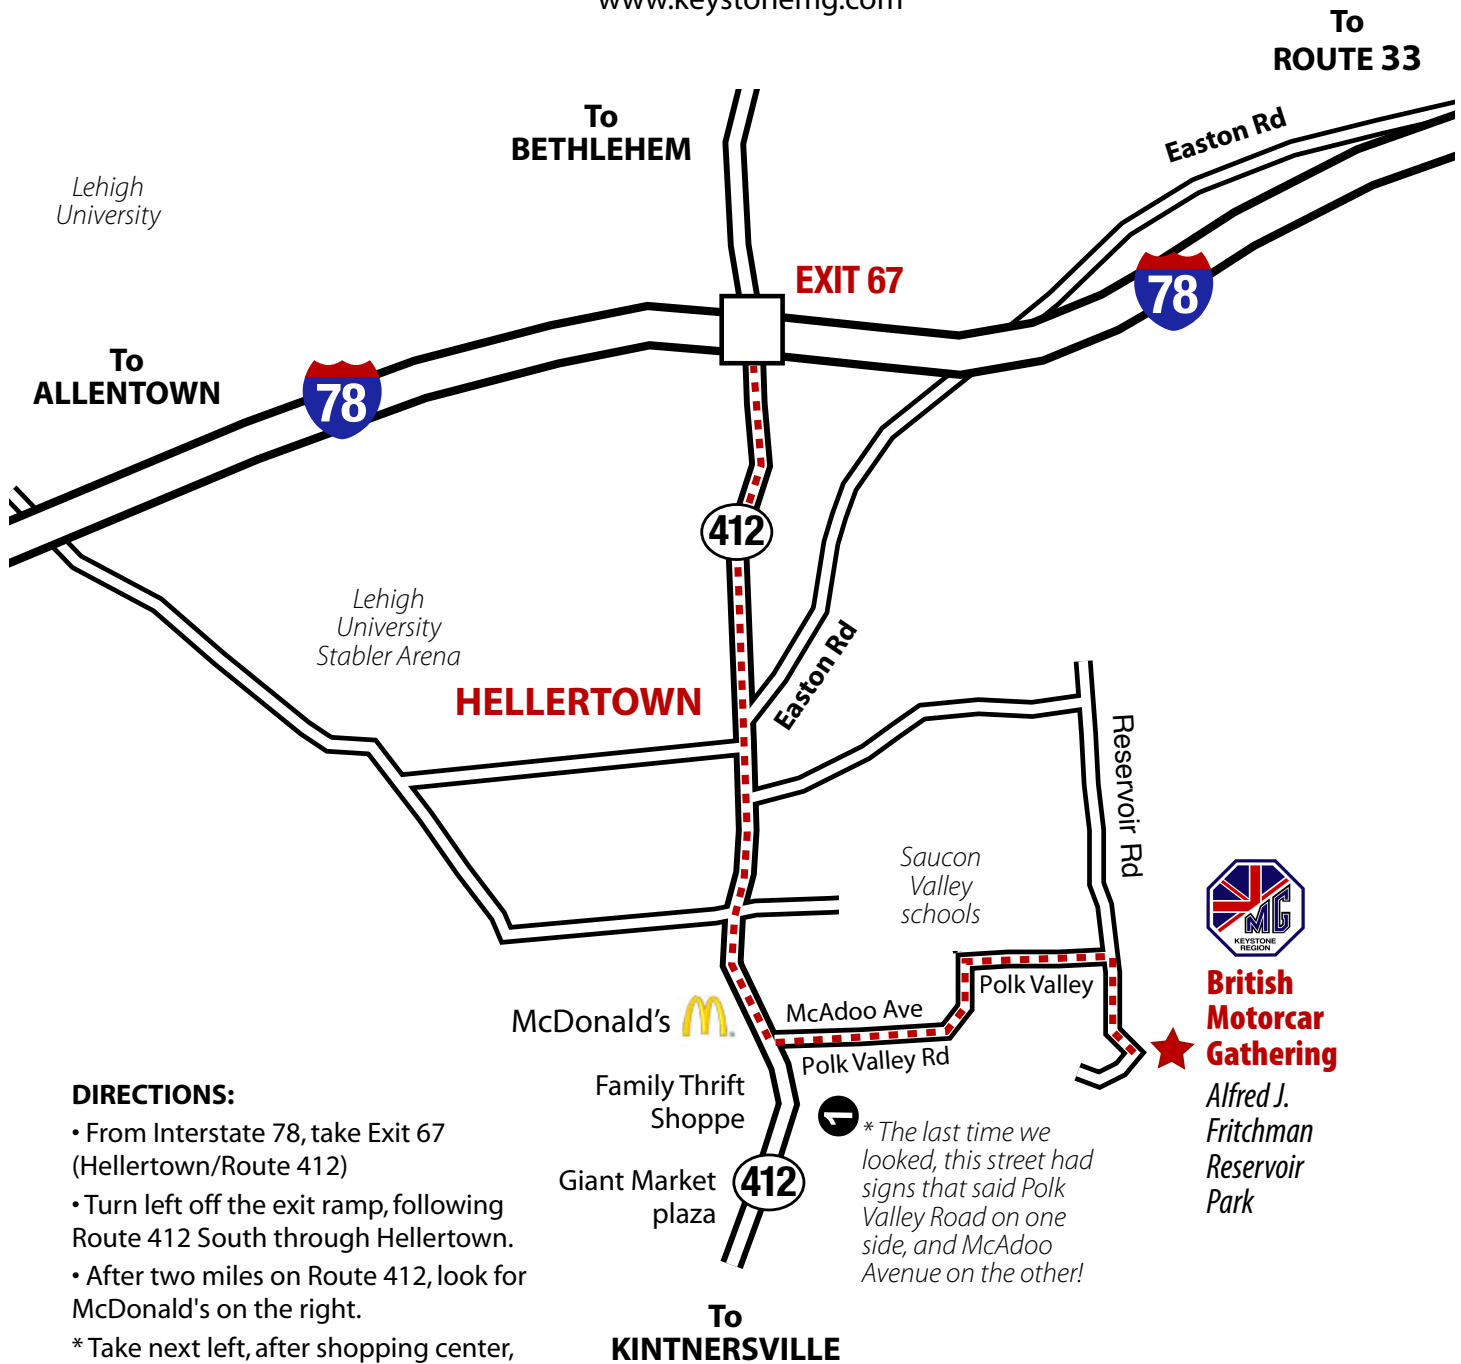

British Motorcar Gathering

Alfred J. Fritchman Reservoir Park

3400 Reservoir Rd., Hellertown, Pa.

www.keystonemg.com

To
ROUTE 33

To
BETHLEHEM

To
ALLENTOWN

Lehigh
University

Lehigh
University
Stabler Arena

HELLERTOWN

Saucon
Valley
schools

McDonald's

Family Thrift
Shoppe

Giant Market
plaza

**British
Motorcar
Gathering**

Alfred J.
Fritchman
Reservoir
Park

DIRECTIONS:

- From Interstate 78, take Exit 67 (Hellertown/Route 412)
- Turn left off the exit ramp, following Route 412 South through Hellertown.
- After two miles on Route 412, look for McDonald's on the right.
- * Take next left, after shopping center, onto Polk Valley Road (McAdoo Ave).
- Turn right at stop sign, continuing on Polk Valley Road at Saucon Valley school complex.
- Right on Reservoir Road, following British Car Show signs into the park.

To
KINTNEYSVILLE

* The last time we looked, this street had signs that said Polk Valley Road on one side, and McAdoo Avenue on the other!

0.5 mile